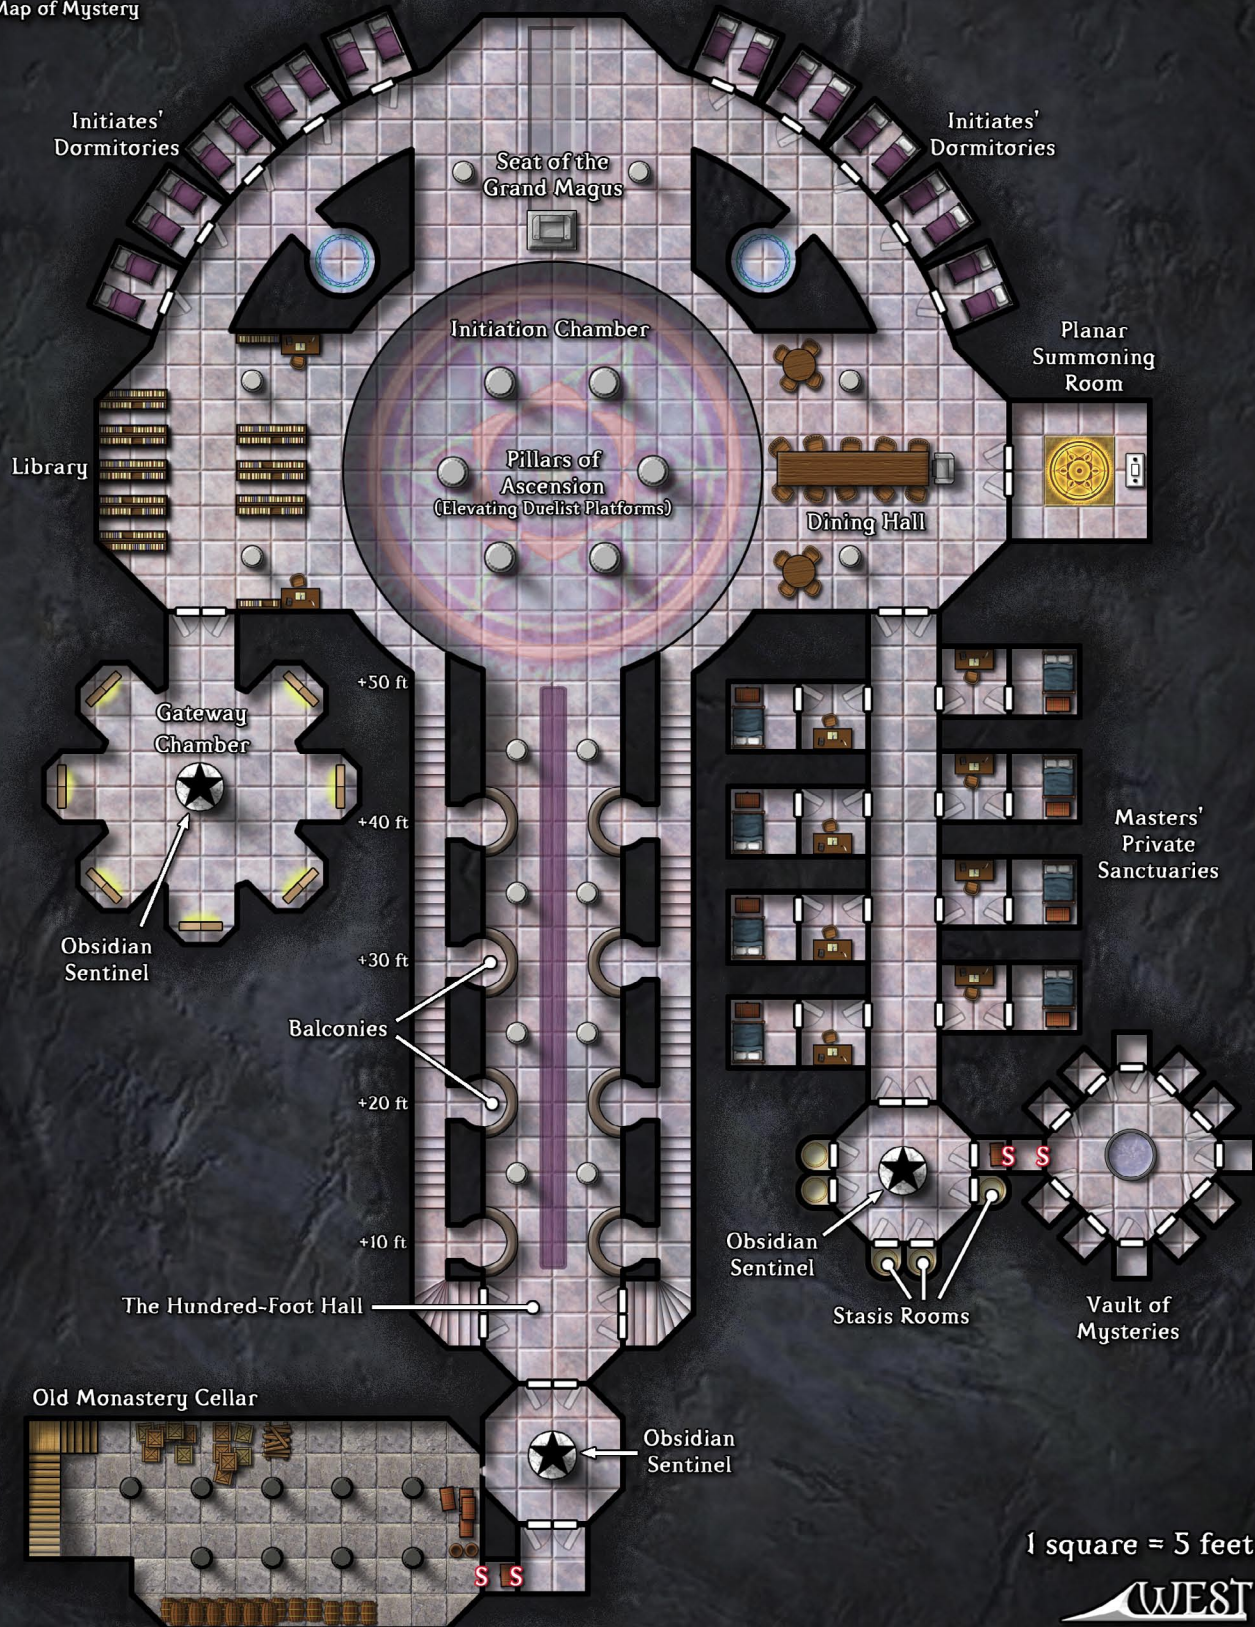

HALL OF THE ELESTIAL EYE

An Arcane Secret Society

Map of Mystery

Chris West