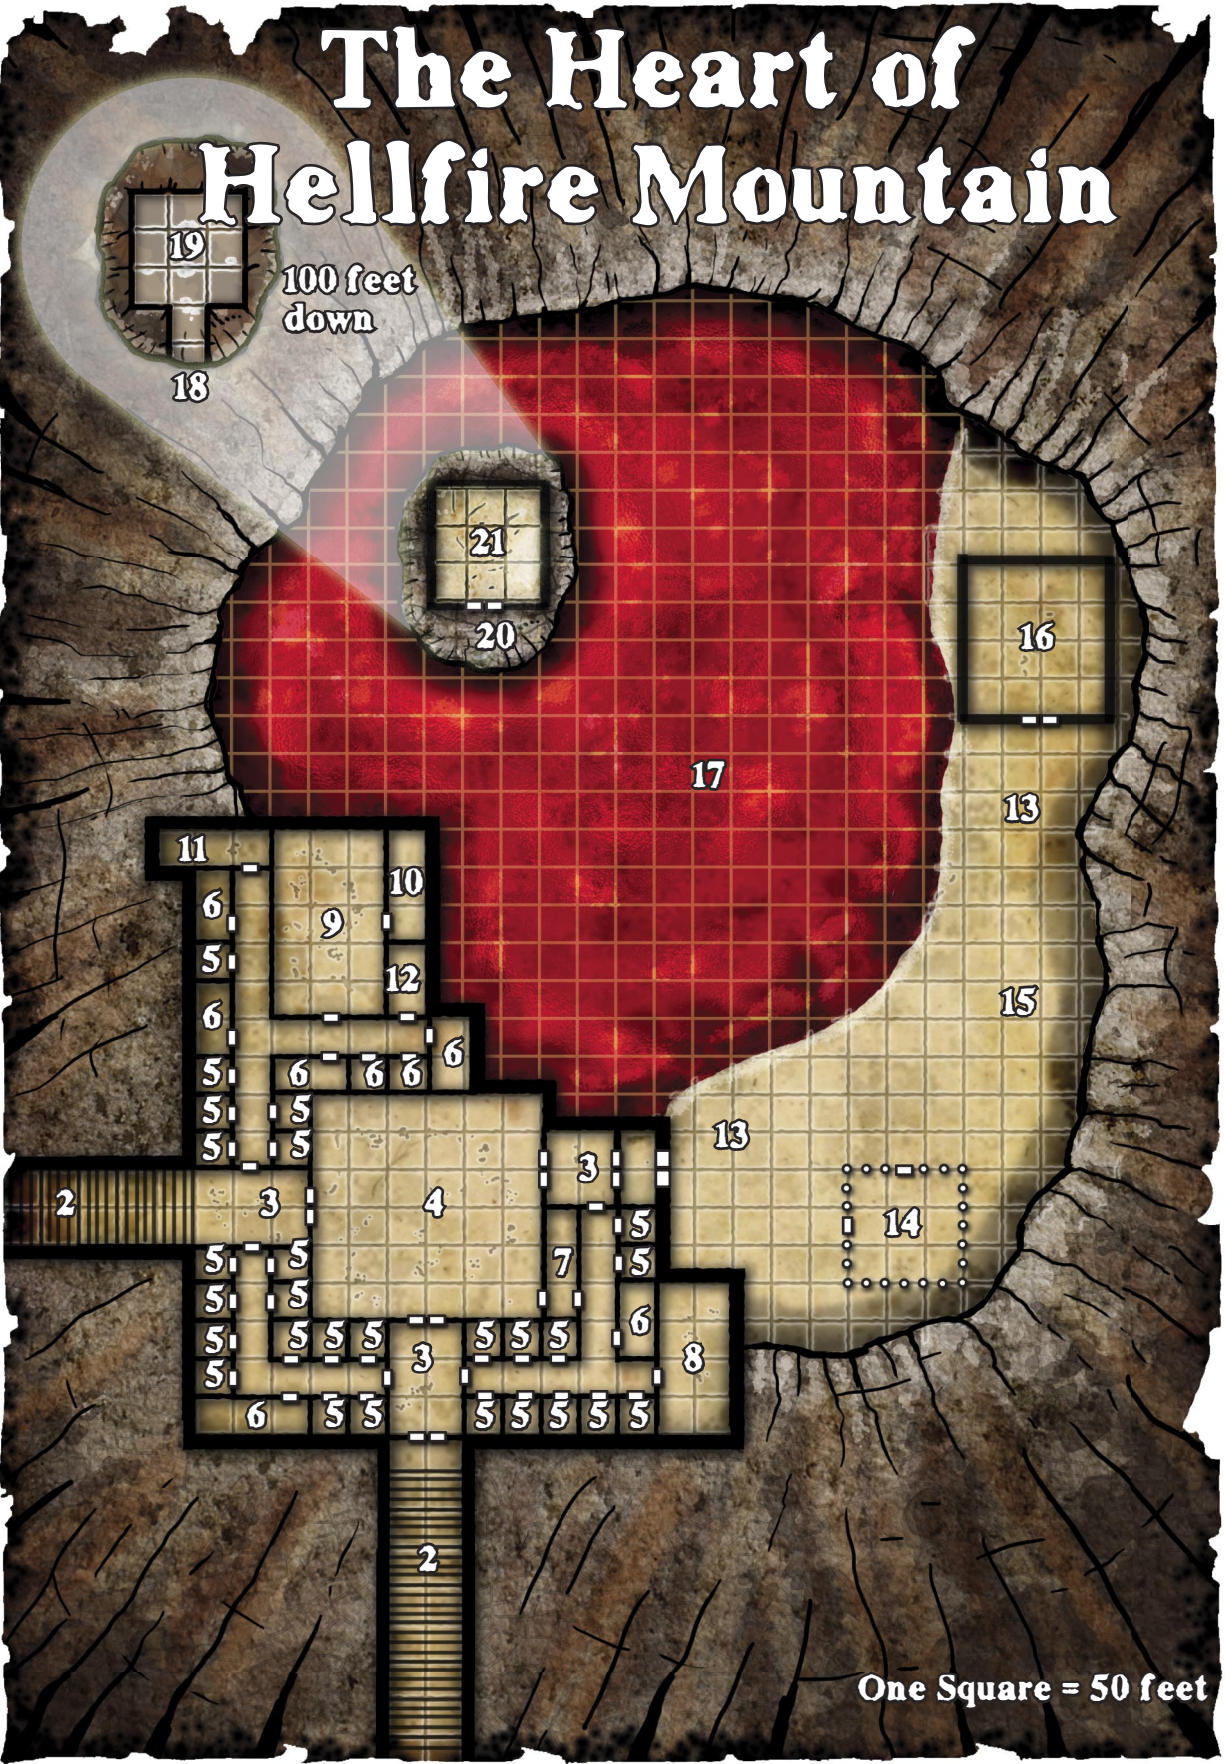

The Heart of Hellfire Mountain

One Square = 50 feet

Robert Lazzaretti