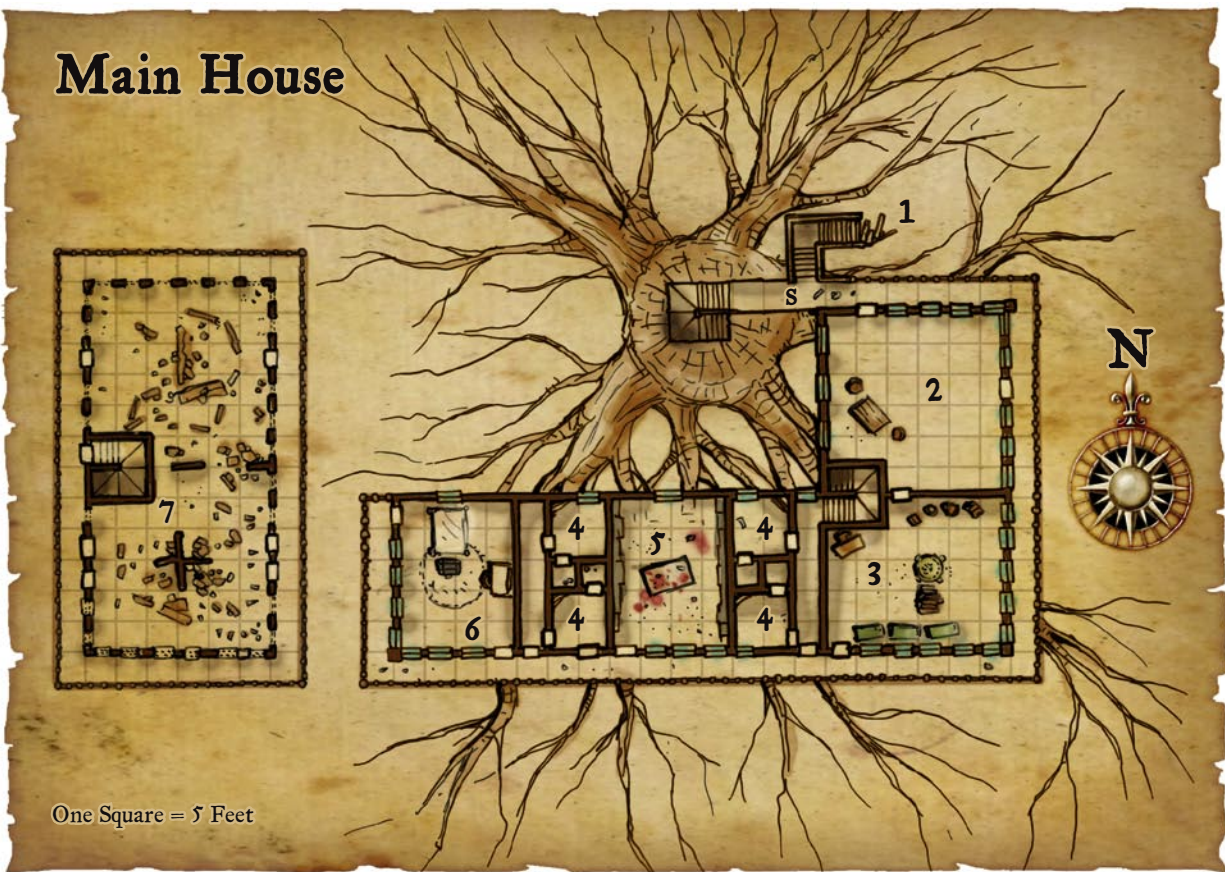

Robert Lazzaretti