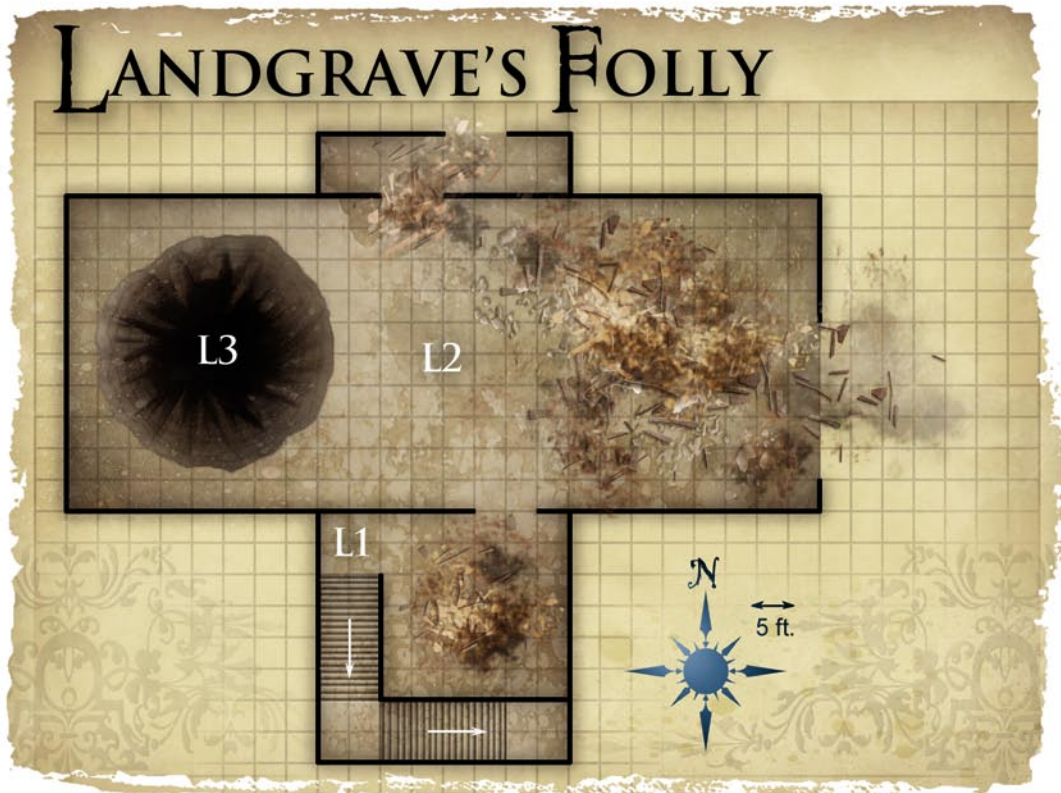

Jason Engle