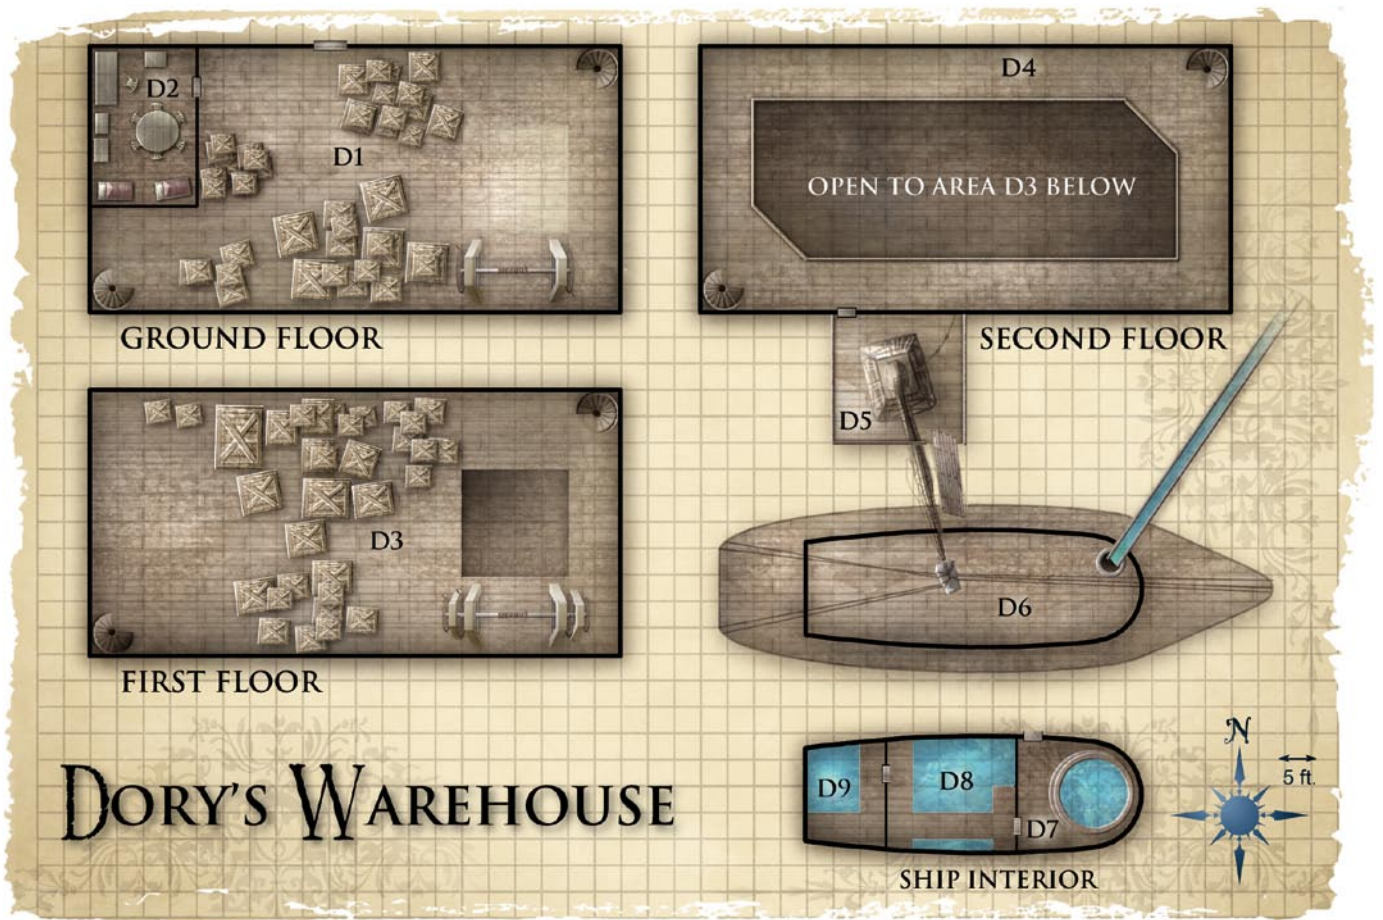

Jason Engle

Tharizdun Holy Symbol

Joachim Barrum

The Spawn of Tharizdun

Joachim Barrum